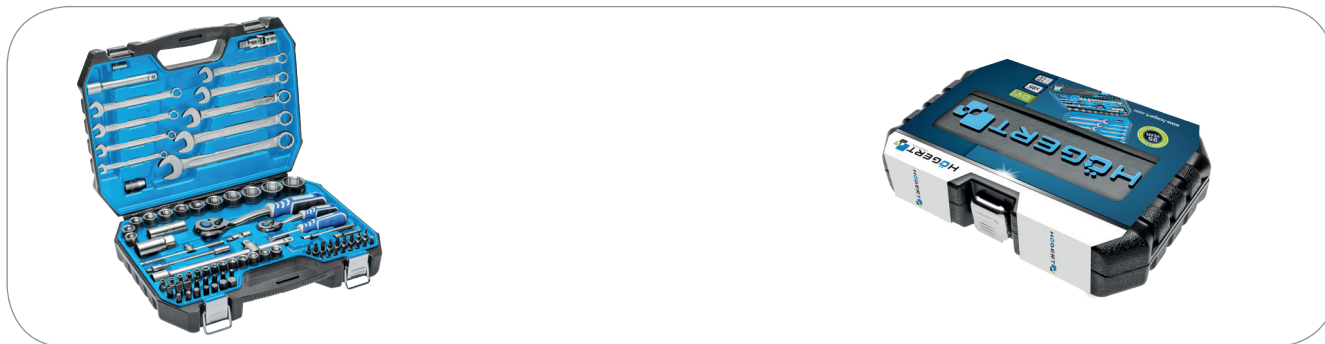

PRODUCT INFORMATION SHEET

Tool set

Characteristics

- sockets, bits, accessories and wrenches made of high quality chromium vanadium alloy steel
- deformation resistant
- drop-forged
- ratchet mechanism with 72 teeth
- packed in a reinforced case with metal locks and hinges
- manufactured in accordance with DIN 3124

Set includes:

Socket bits 1/2": 14, 15, 16, 17, 18, 19, 20, 22, 24, 27, 30, 32 mm, Sockets for spark plugs 1/2": 16, 21 mm, Extension 1/2": 125, 250 mm, Adapter M1/2" – F3/8", Universal joint 1/2", Ratchet handle 1/2" 5/16" bit holder, Socket 1/4": 4, 4.5, 5, 5.5, 6, 7, 8, 9, 10, 11, 12, 13, 14 mm, Extension 1/4": 50, 100 mm, Flexible extension 1/4", 150 mm, Universal joint 1/4", T-type handle 1/4", 152 mm, Ratchet handle 1/4", Screwdriver holder 1/4", Adapter M1/4" – F1/4", Bits 5/16", 30 mm:
⊖ SL8, SL10, SL12 mm, ⊕ PH3, PH4, PZ3, PZ4, ● T40, T45, T50, T55, ● H8, H10, H12, H14 mm, Screwdriver bits in a 1/4" socket":
⊖ SL4, SL5.5, SL7 mm, ⊕ PH1, PH2, PZ1, PZ2, ● T8, T10, T15, T20, T25, T30, ● H3, H4, H5, H6 mm, Combination open-end wrenches: 8, 10, 11, 12, 13, 14, 17, 19, 22 mm, Hex wrenches: 1.5, 2, 2.5 mm

Technical data

HT1R425	5902801049569	1/4", 1/2"	1 pc.	4 pcs.

Höger Technik GmbH, Pariser Platz 6a,
10117 Berlin, Deutschland

Producent/ Manufacturer/ Hersteller/

Произведено для:

Importer/ Импортёр:

Организация уполномоченная принимать претензии по качеству товара:

RU ООО «ГТВ РУС» 140073 Московская область, Люберецкий район, Поселок Томилино Микрорайон «Птицефабрика», Лит. 7А; info@hoegert.ru

HR GTV Croatia d.o.o.; Kovinska 4s, 10000 Zagreb, Hrvatska

Distributor:

BR GTV Brasil Comércio, Importação e Exportação EIRELI Rua William Booth 500 - Boqueirão Curitiba - Paraná, CEP: 81650-120, Brasil